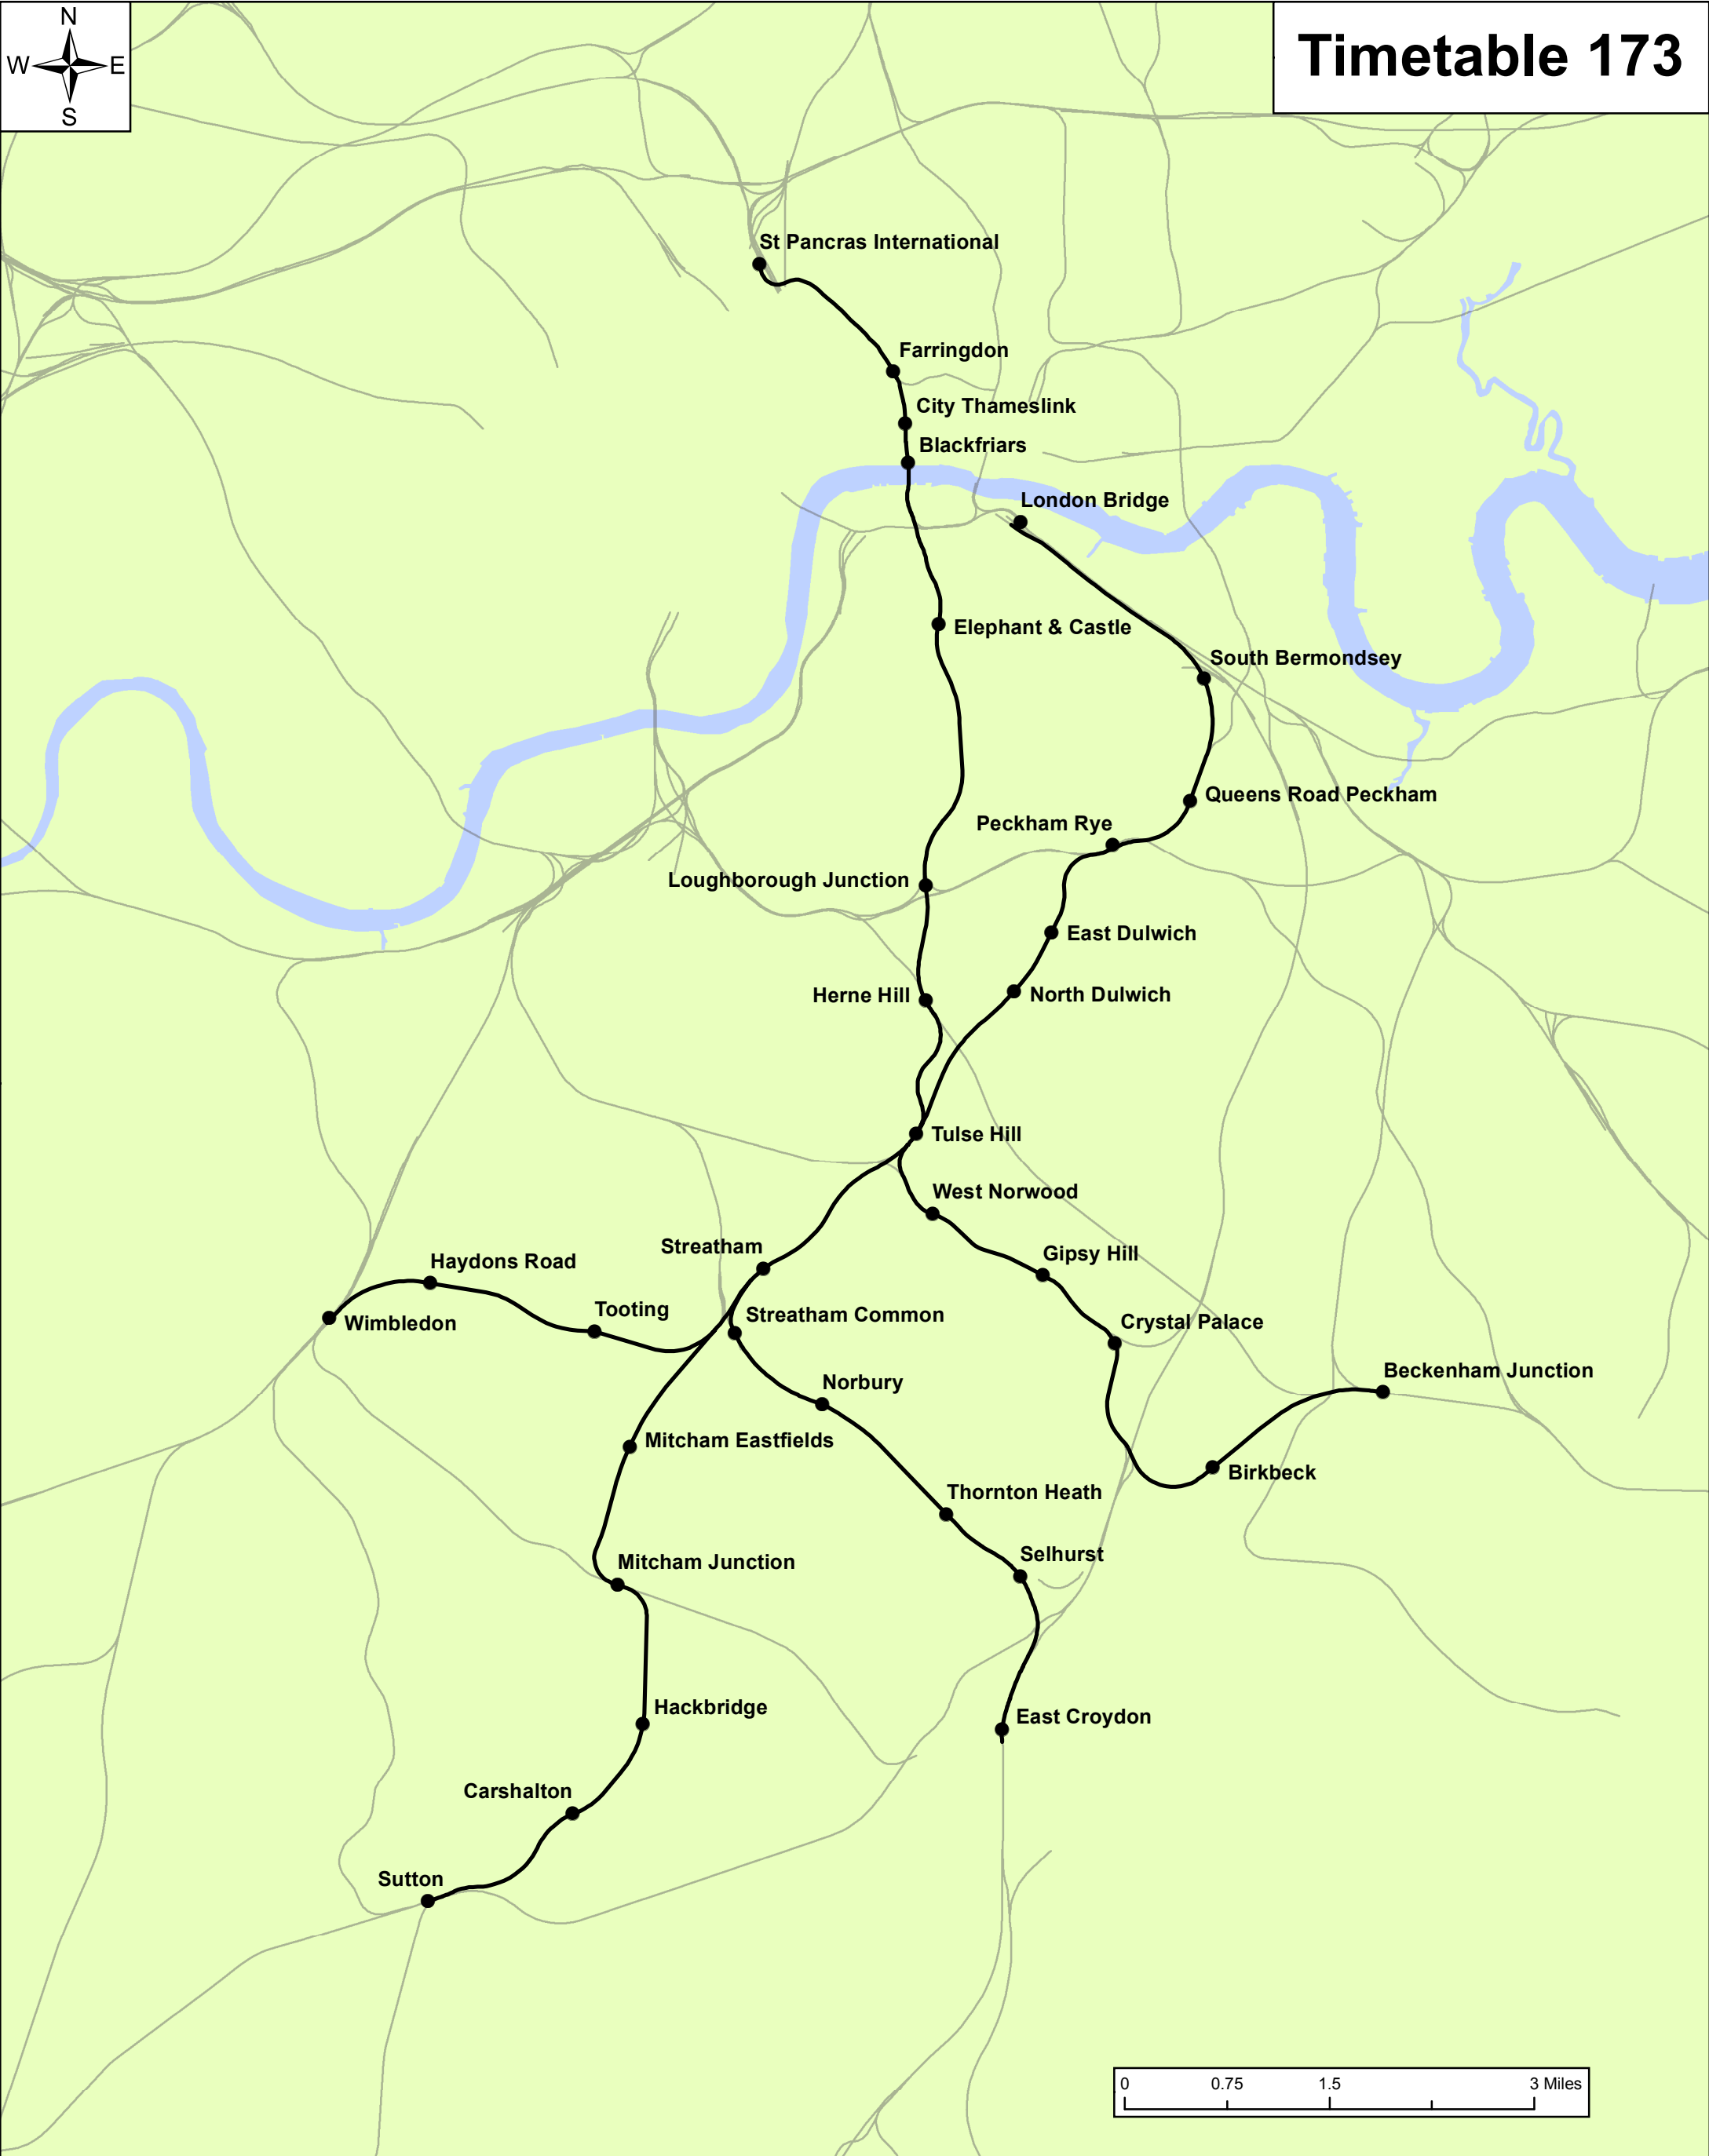

Timetable 173

LEGEND	
●	Timetable 173 Stations
—	Timetable 173 Extents
○	Network Stations
—	National Rail Network
<small>Corporate GIS data is subject to frequent updates therefore any data exported from the corporate GIS system is a static representation of the data at the time of export, and should be treated as such. No warranty or guarantee is given as to the absolute accuracy or completeness of this information. Network Rail disclaims any responsibility for any loss, damage or inconvenience howsoever caused arising out of or as a consequence of reliance on this information in any context.</small>	

National Rail Timetable Timetable 173	
CLIENT:	SYSTEM OPERATOR
JOB NO.:	11161.100
USE TYPE:	[OFFICIAL]
SCALE:	1:70,000 @ A3
DATE:	01/04/2020
VERSION:	02
PRODUCED BY:	JAB
QA BY:	DJ

Asset Information Services