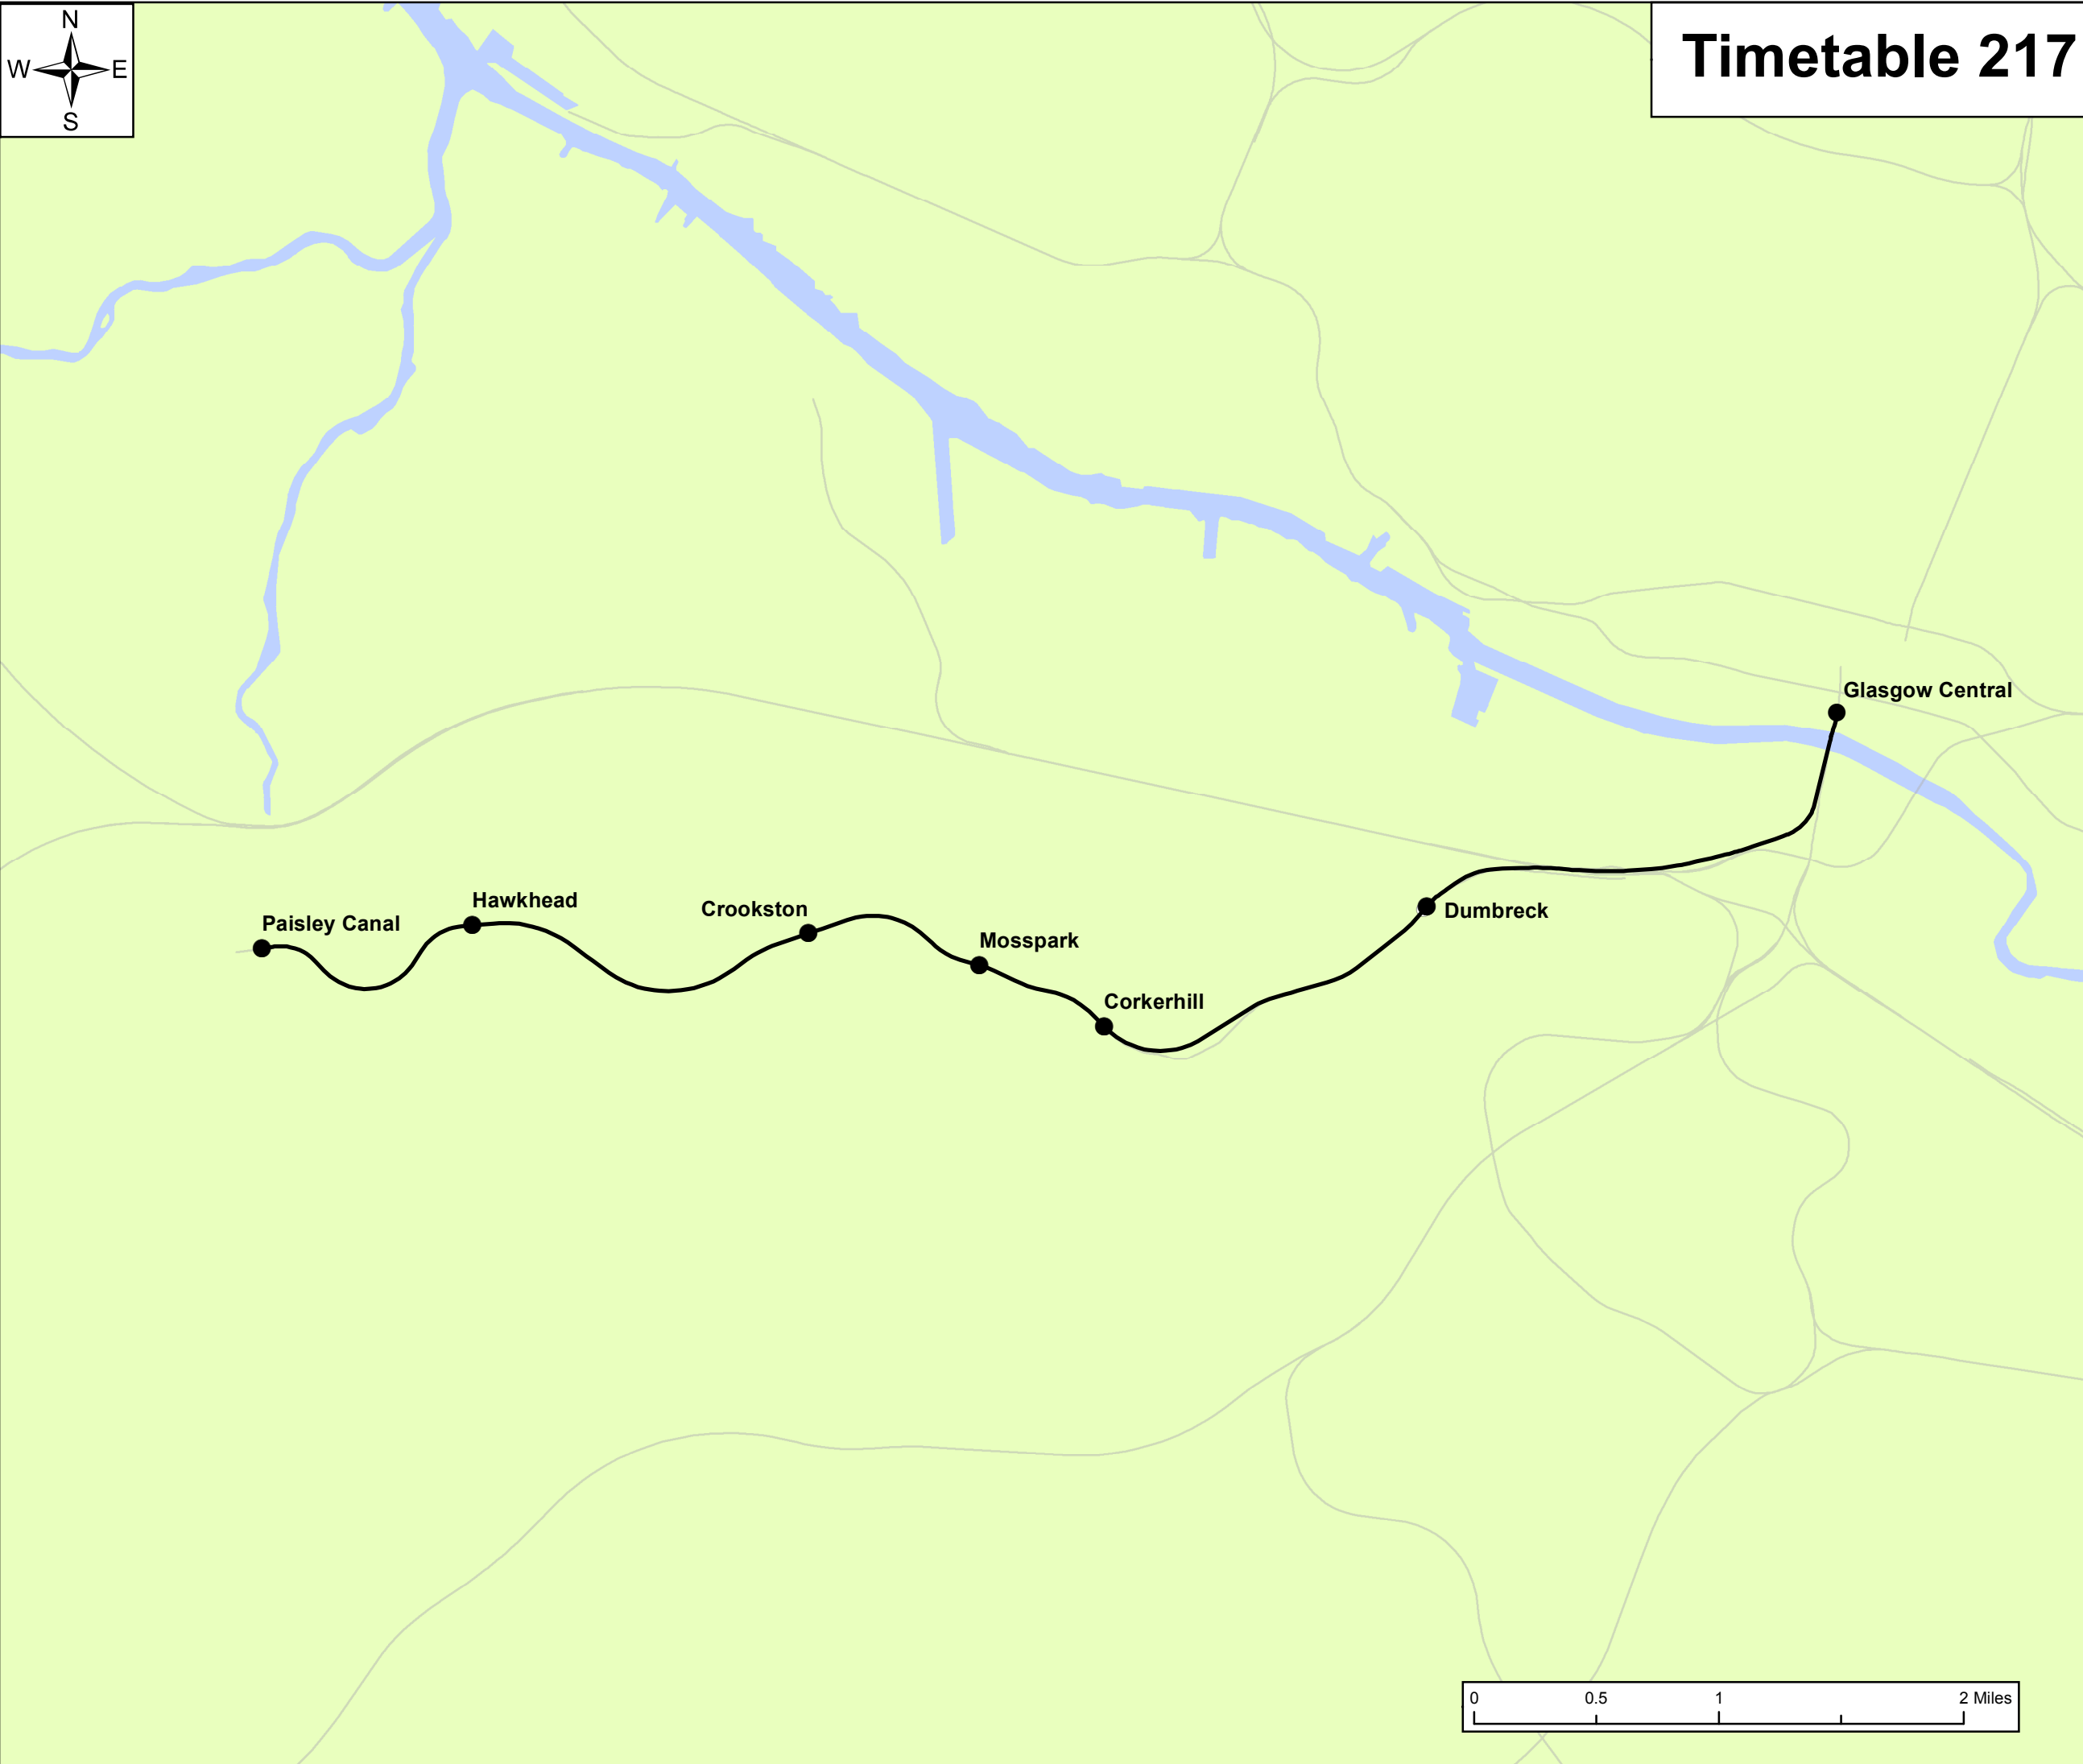

# Timetable 217

### National Rail Timetable Timetable 217

CLIENT: SYSTEM OPERATOR

JOB NO.: 11161.100

SCALE: 1:40,000 @ A3

USE TYPE: [OFFICIAL] DATE: 30/03/2020

VERSION: 02 QA BY: DJ PRODUCED BY: JAB

#### LEGEND

- Timetable 217 Stations
- Timetable 217 Extents
- Network Stations
- National Rail Network

Corporate GIS data is subject to frequent updates therefore any data exported from the corporate GIS system is a static representation of the data at the time of export, and should be treated as such. No warranty or guarantee is given as to the absolute accuracy or completeness of this information. Network Rail disclaims any responsibility for any loss, damage or inconvenience howsoever caused arising out of or as a consequence of reliance on this information in any context.