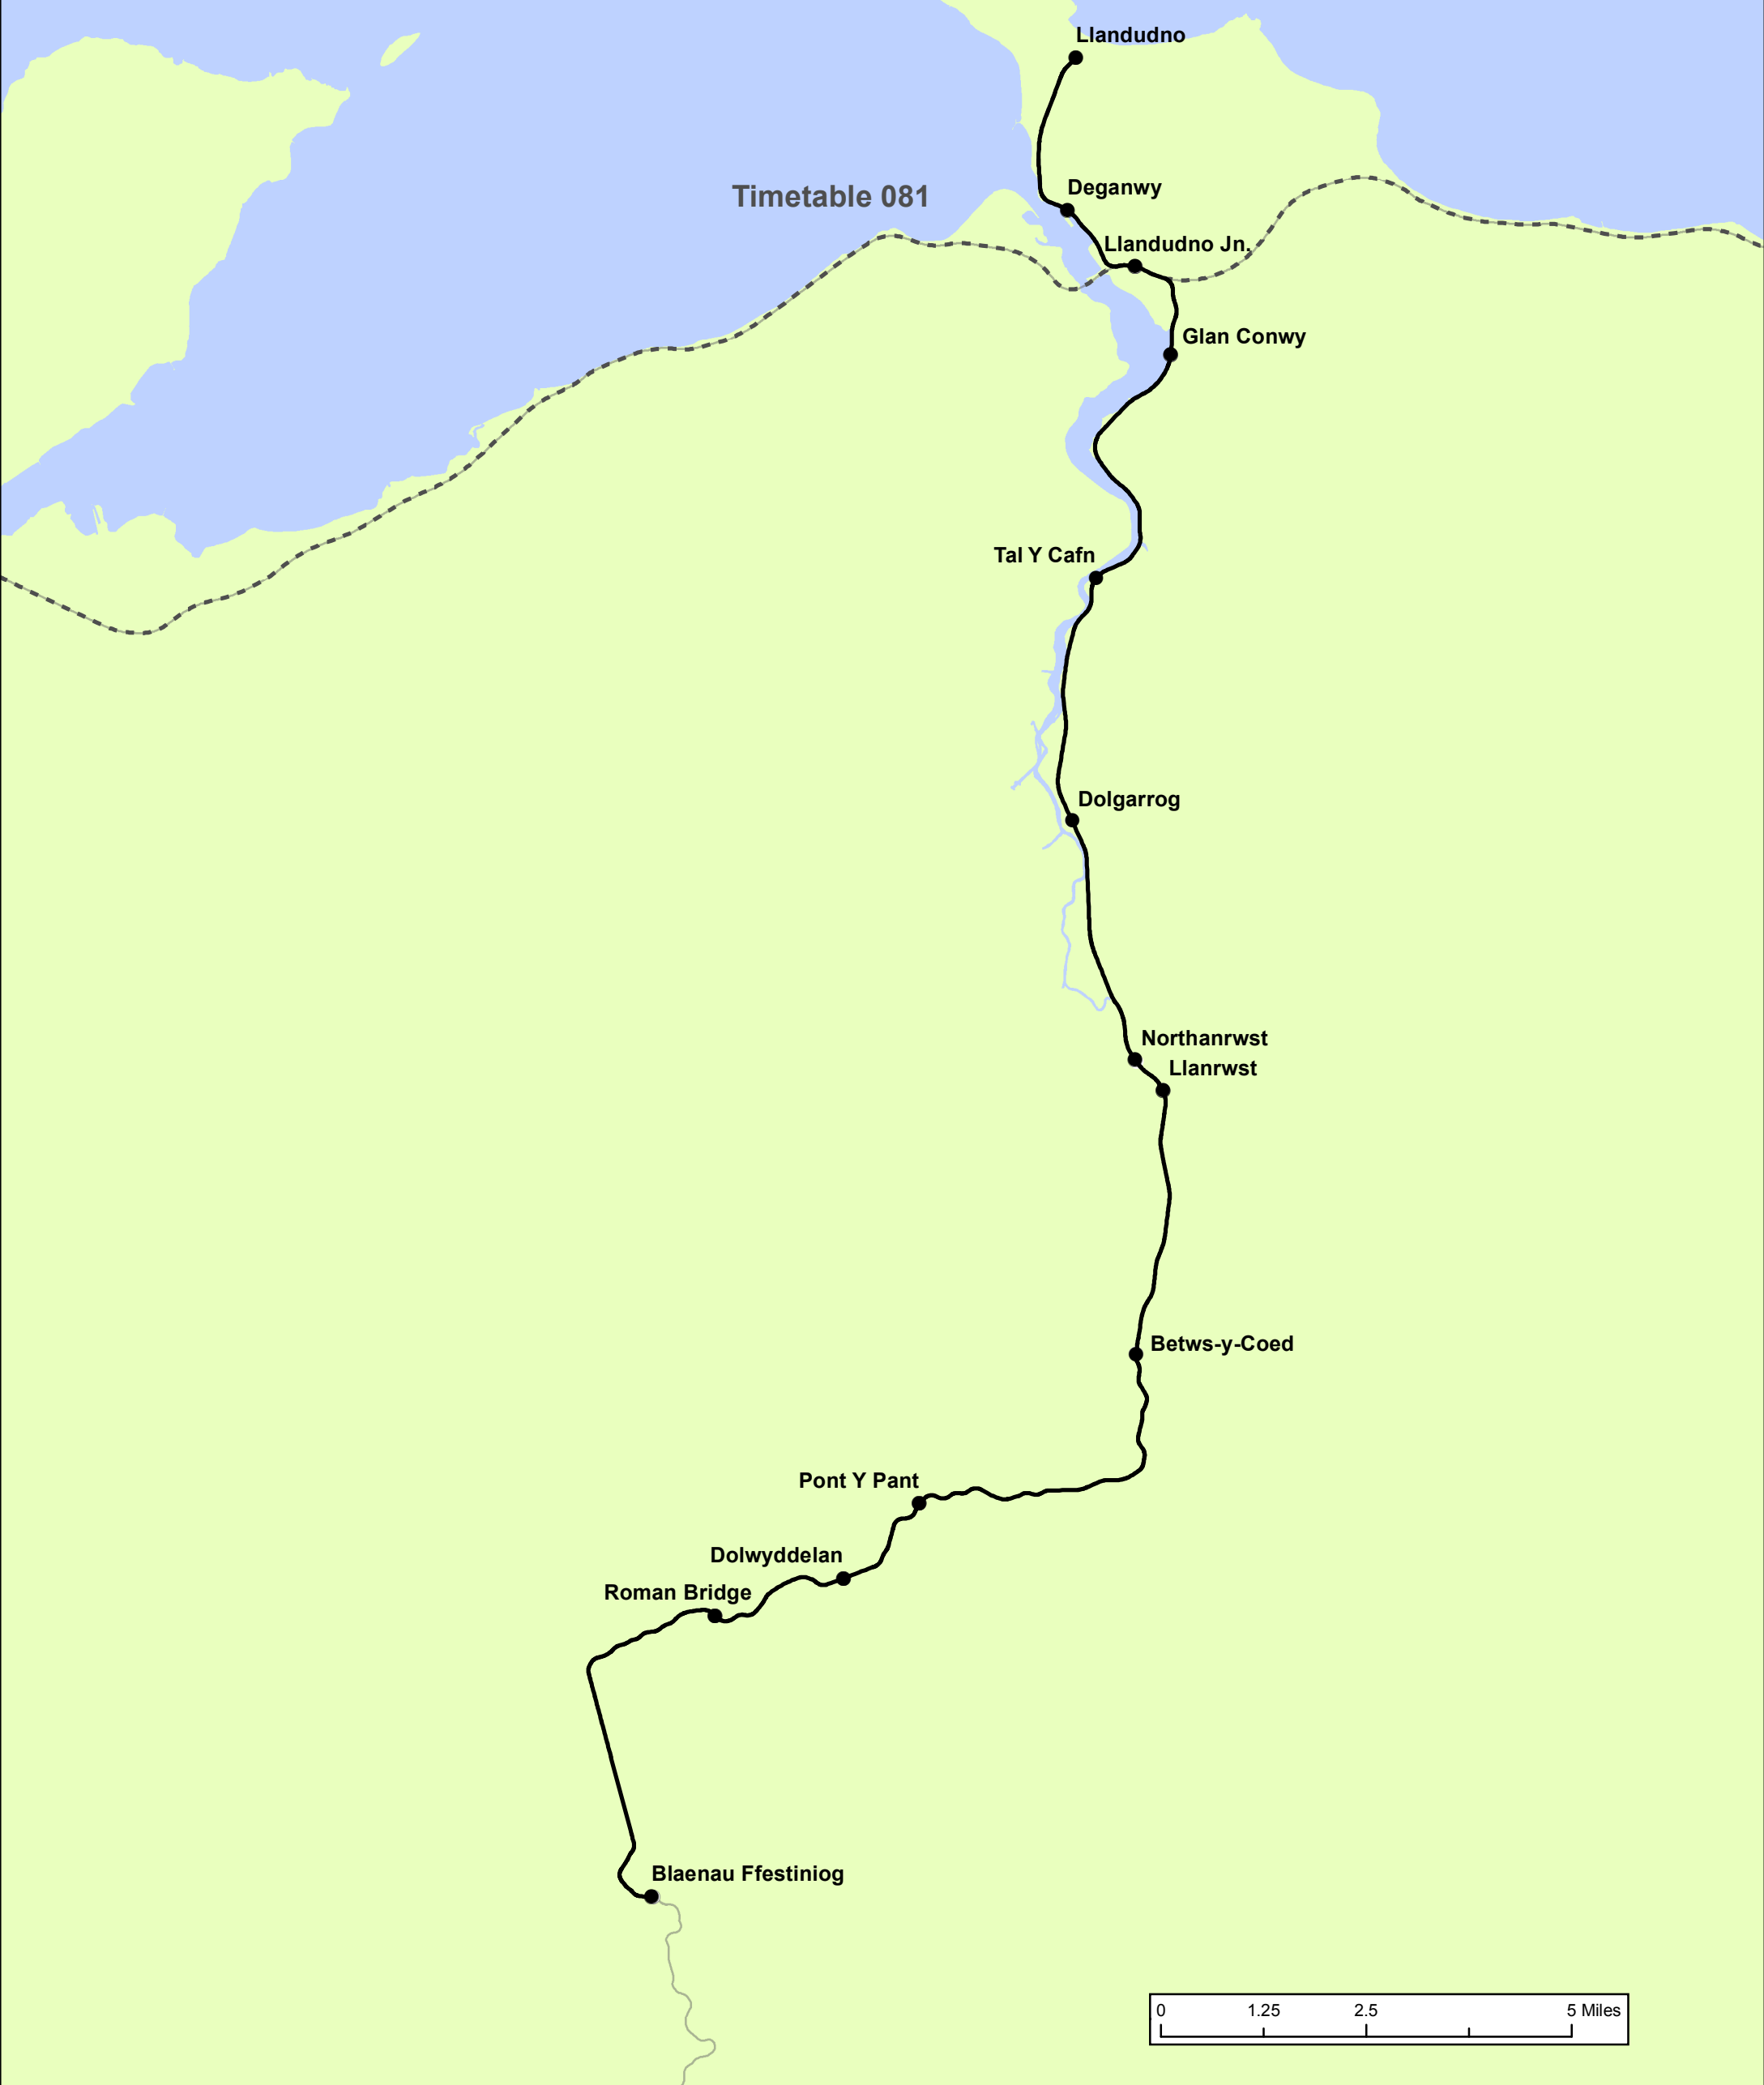

Timetable 102

LEGEND

- Timetable 102 Stations
- Timetable 102 Extents
- Network Stations
- National Rail Network

Corporate GIS data is subject to frequent updates therefore any data exported from the corporate GIS system is a static representation of the data at the time of export, and should be treated as such. No warranty or guarantee is given as to the absolute accuracy or completeness of this information. Network Rail disclaims any responsibility for any loss, damage or inconvenience howsoever caused arising out of or as a consequence of reliance on this information in any context.

National Rail Timetable Timetable 102			
CLIENT:		SYSTEM OPERATOR	
JOB NO.:	11161.100	USE TYPE:	[OFFICIAL]
SCALE:	1:120,000 @ A3	DATE:	30/03/2020
VERSION:	02	PRODUCED BY:	JAB
		QA BY:	DJ

Asset Information Services

Contains Ordnance Survey data ©
Crown copyright and database right 2020.
Licence No: 0100040692

GeospatialReportingAnalysis@NetworkRail.co.uk