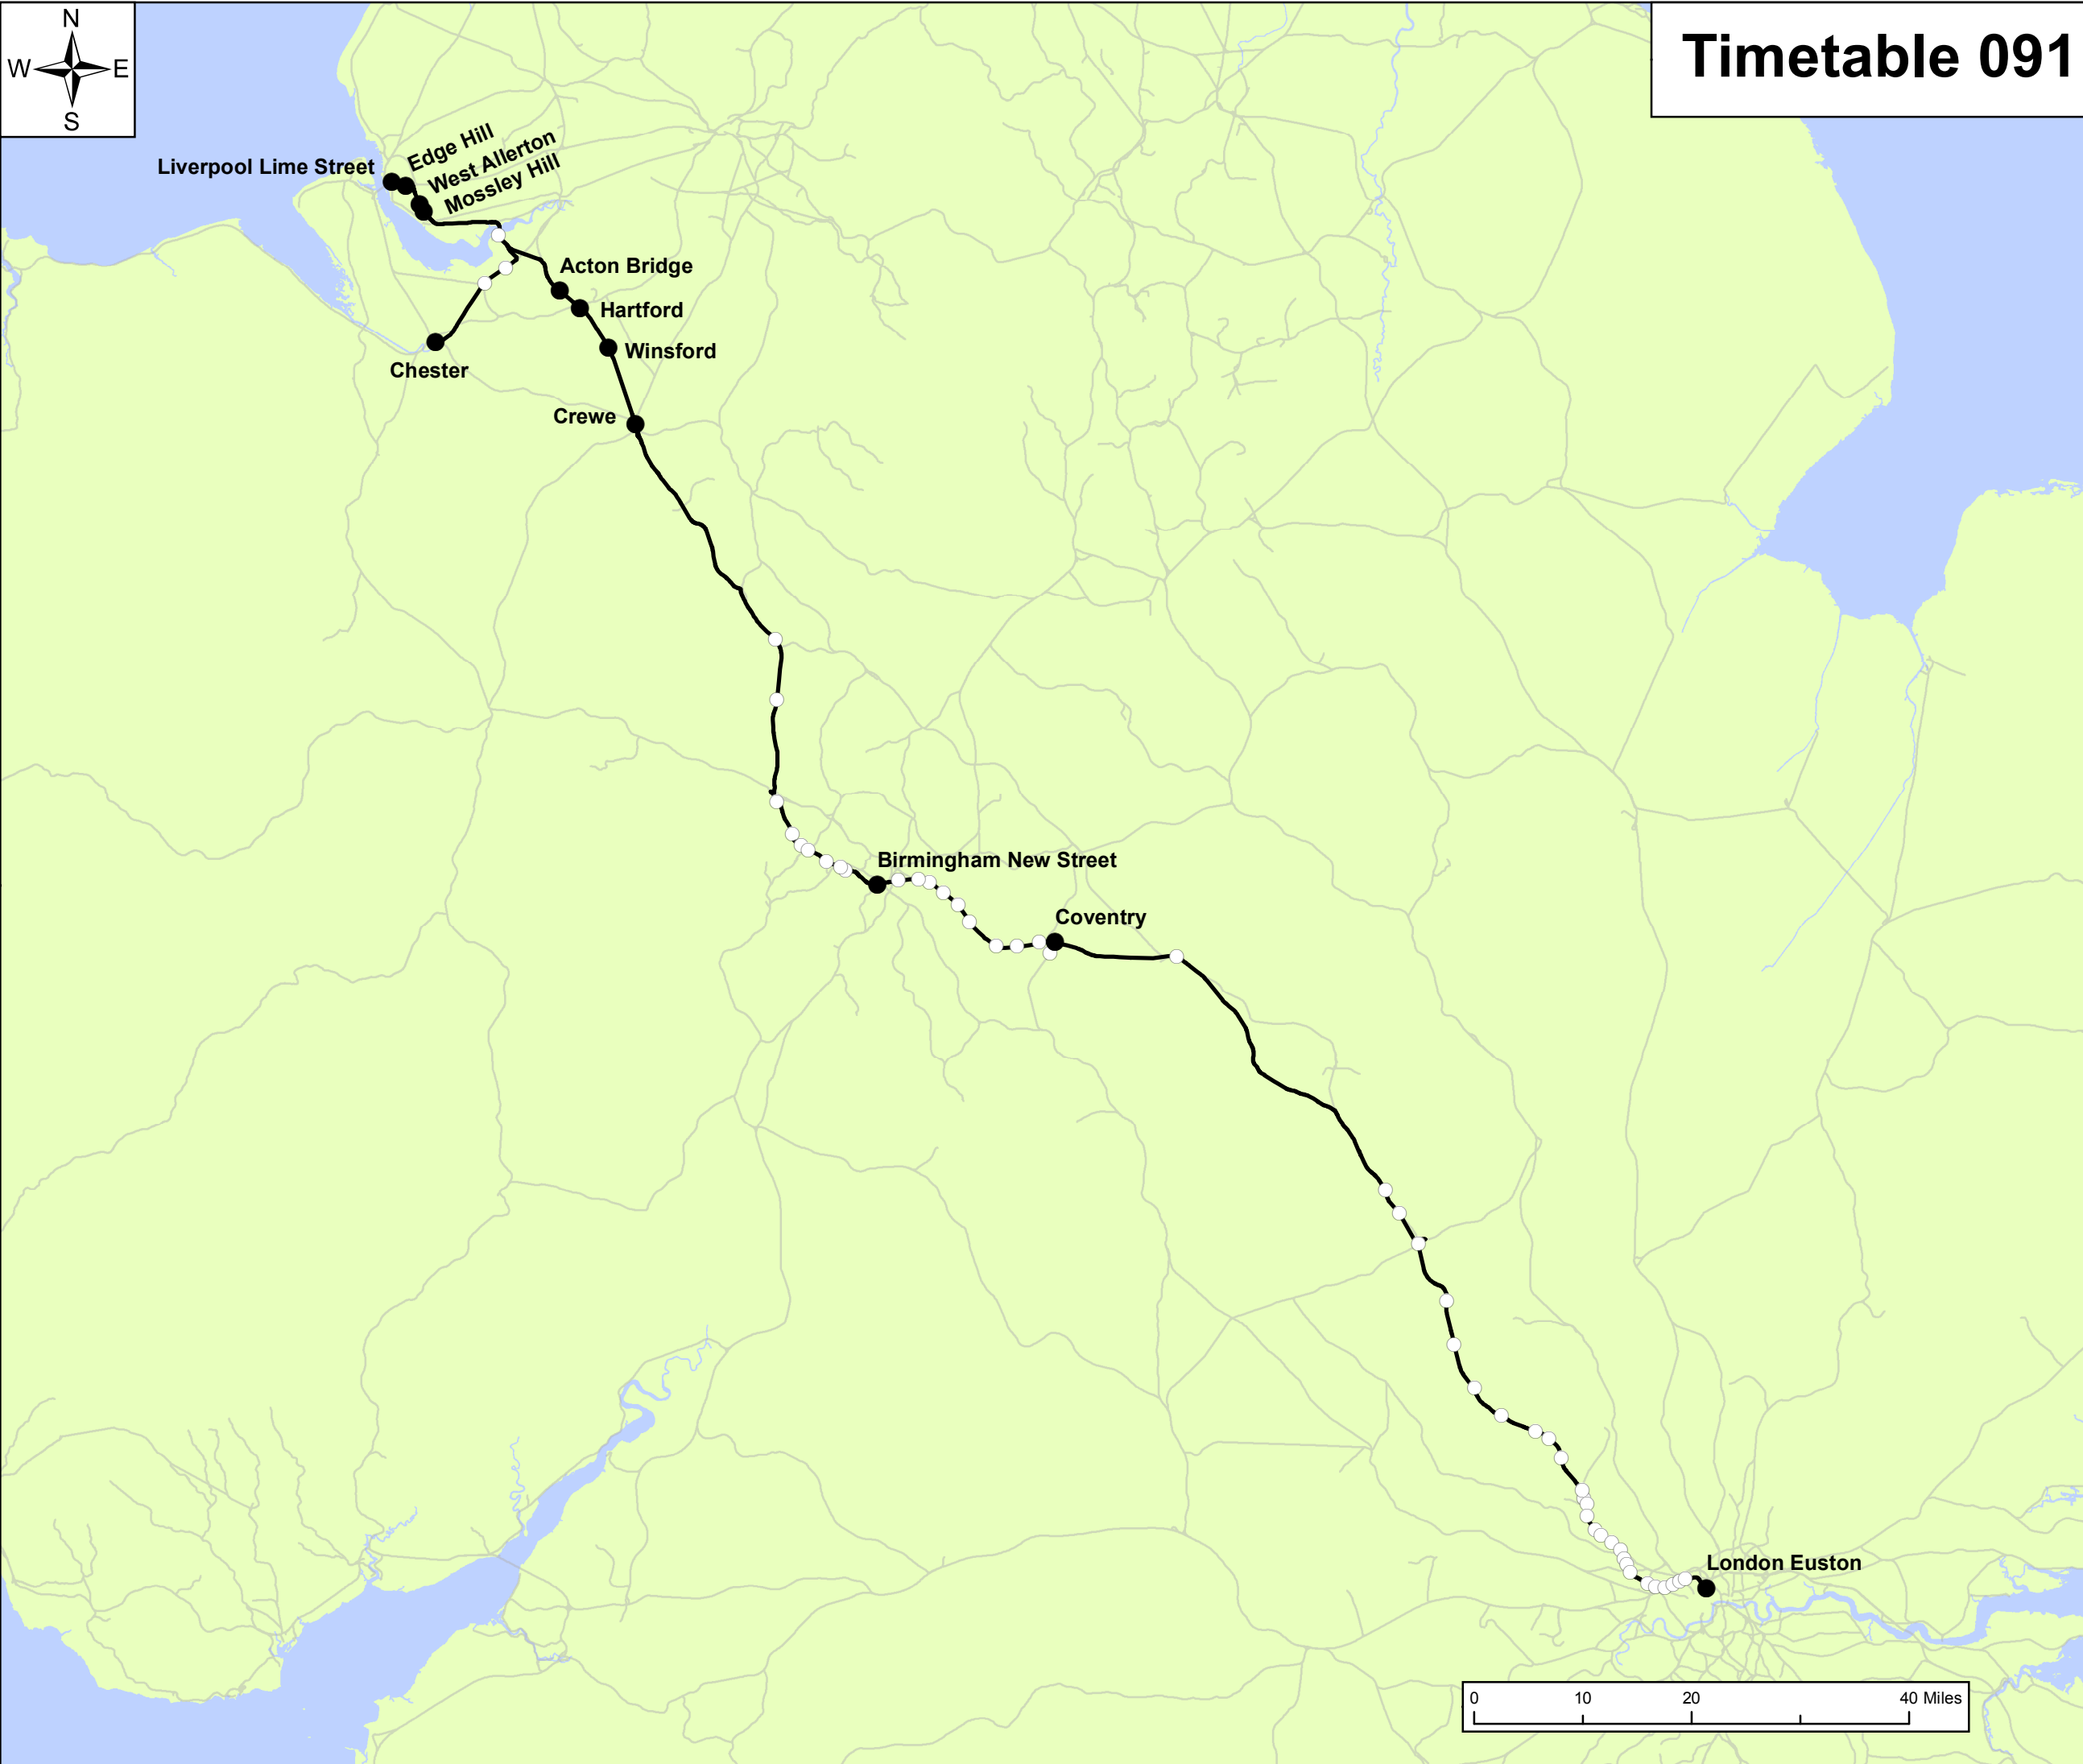

Timetable 091

Asset Information Services

Contains Ordnance Survey data ©
Crown copyright and database right 2020.
Licence No: 0100040692

GeospatialReportingAnalysis@NetworkRail.co.uk

National Rail Timetable Timetable 091

CLIENT: SYSTEM OPERATOR

JOB NO.: 11161.100

SCALE: 1:900,000 @ A3

USE TYPE: [OFFICIAL] DATE: 31/03/2020

VERSION: 03 QA BY: DJ PRODUCED BY: JAB

LEGEND

- Timetable 091 Stations
- Timetable 091 Extents
- Network Stations
- National Rail Network