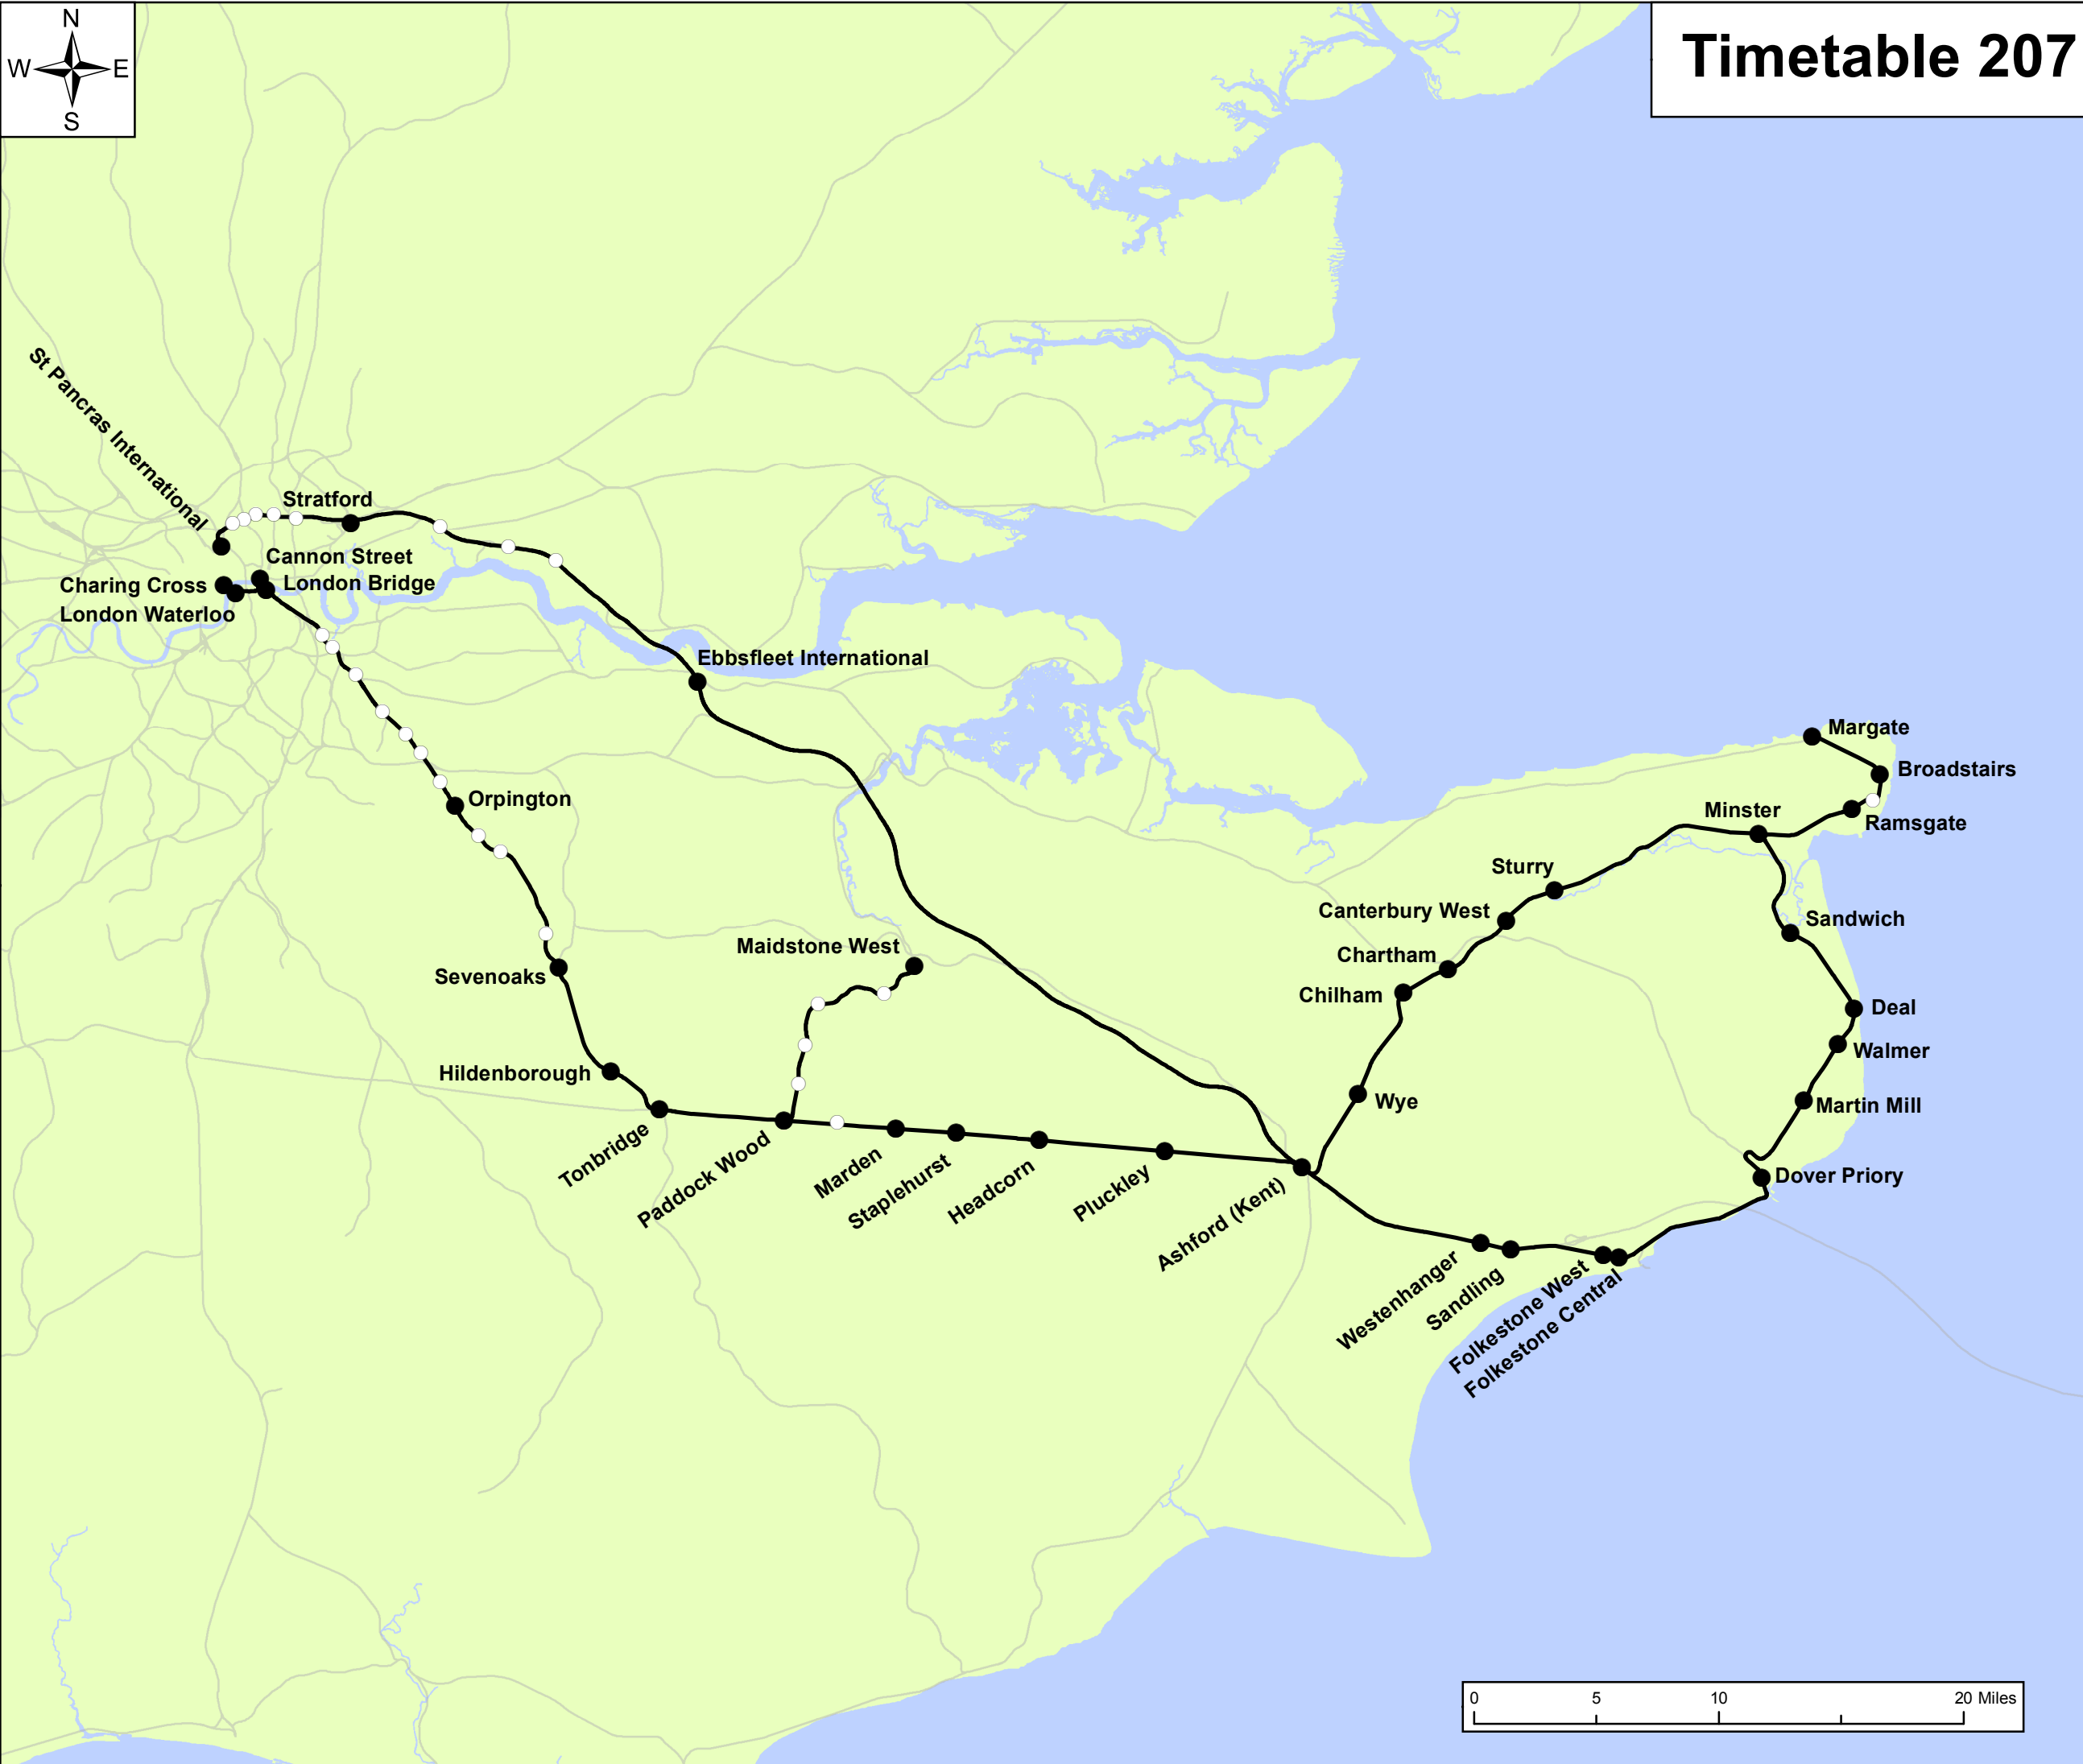

Timetable 207

Asset Information Services

Contains Ordnance Survey data ©
Crown copyright and database right 2020.
Licence No: 0100040692

GeospatialReportingAnalysis@NetworkRail.co.uk

National Rail Timetable Timetable 207

CLIENT: SYSTEM OPERATOR	
JOB NO.:	11161.100
SCALE:	1:400,000 @ A3
USE TYPE: [OFFICIAL]	DATE: 01/04/2020
VERSION: 02	QA BY: DJ PRODUCED BY: JAB

LEGEND

- Timetable 207 Stations
- Timetable 207 Extents
- Network Stations
- National Rail Network