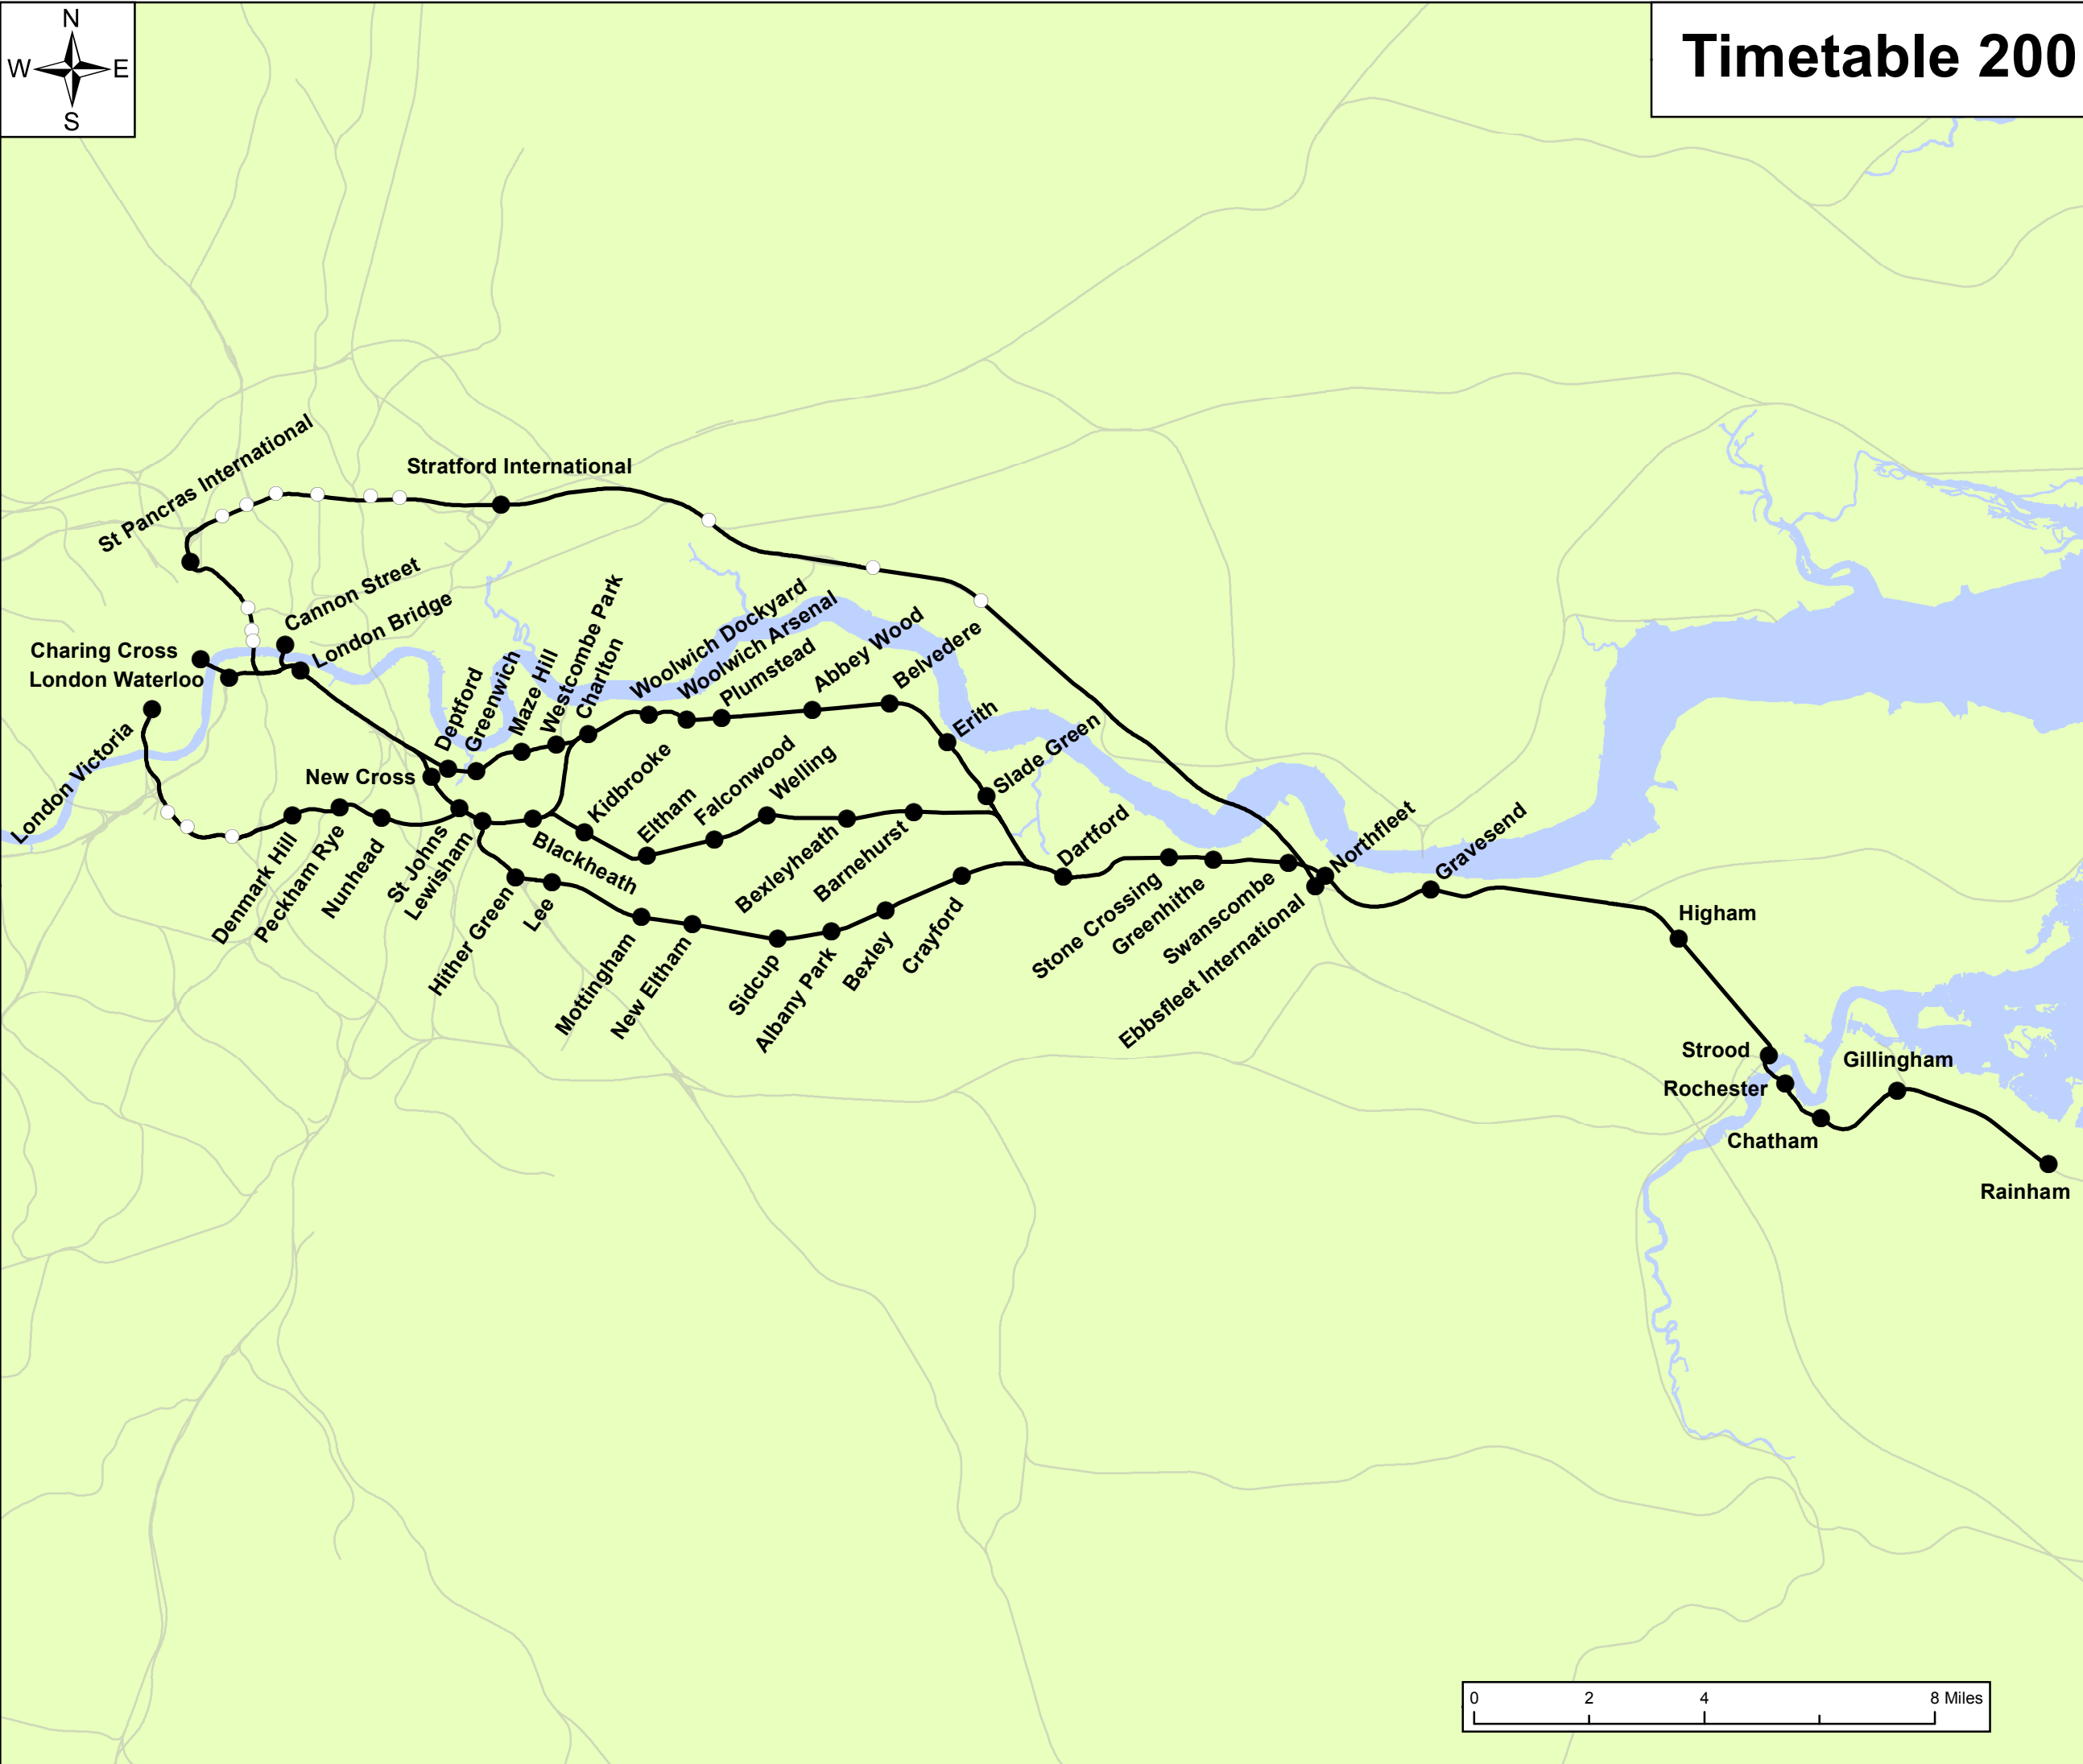

Timetable 200

Asset Information Services

Contains Ordnance Survey data ©
Crown copyright and database right 2020.
Licence No: 0100040692

GeospatialReportingAnalysis@NetworkRail.co.uk

National Rail Timetable Timetable 200

CLIENT: SYSTEM OPERATOR

JOB NO.: 11161.100

SCALE: 1:170,000 @ A3

USE TYPE: [OFFICIAL] DATE: 01/04/2020

VERSION: 02 QA BY: DJ PRODUCED BY: JAB

LEGEND

- Timetable 200 Stations
- Timetable 200 Extents
- Network Stations
- National Rail Network